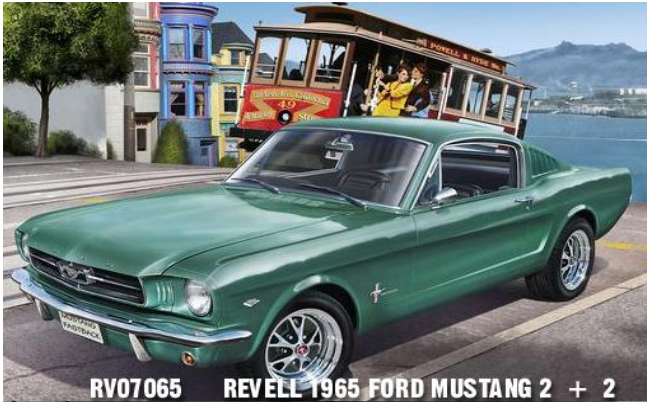

Revell

Build your DREAM!
March 2015