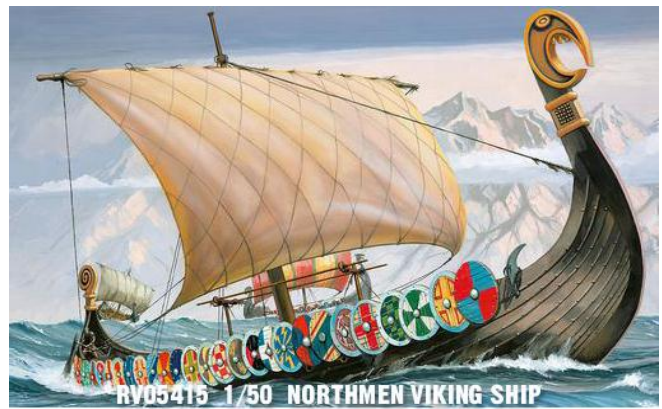

RV05415 1/50 NORTHMEN VIKING SHIP