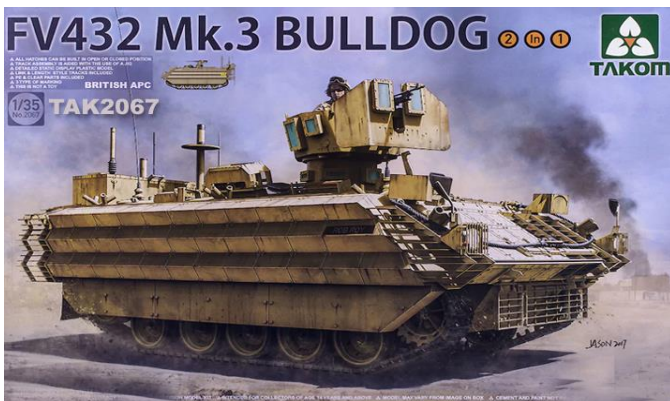

AUGUST 2017

AUGUST 2017

**KRAZ-260V TRACTOR
w/CHMZAP-5247G SEMI-TRAILER
+
T-55 AMV**

LIMITED EDITION

TAK2095

A DETAILED STATIC DISPLAY PLASTIC MODEL.
A THE CHASSIS STRUCTURE IS REPRODUCED EXACTLY.
A ALL THE WHEELS ARE MOUNTABLE.
A FRONT WHEELS CAN BE STEERING.
A ALL DOORS CAN BE BUILT IN OPEN OR CLOSED POSITION.
A COMPLETED ENGINE STRUCTURE.
A 3 TYPES OF MARKINGS.
A PE & CLEAR PARTS INCLUDED.