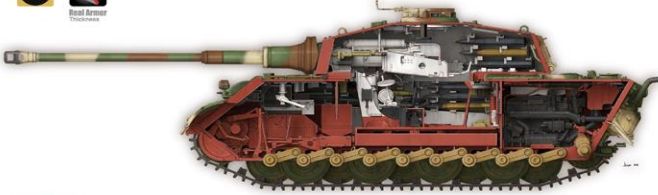

FEBRUARY
2019

King Tiger

Sd.Kfz.182
HENSCHEL TURRET
w/ZIMMERIT

1/35
No.2096

WWII GERMAN
HEAVY TANK

King Tiger

Sd.Kfz.182
PORSCHE TURRET
w/ZIMMERIT

1/35
No.2096

WWII GERMAN
HEAVY TANK

KING TIGER

Sd.Kfz.182
HENSCHEL TURRET
w/ZIMMERIT

Pz.Abt.505

1/35
No.2096

WWII GERMAN
HEAVY TANK

ROAD ARMOR THICKNESS

ALL PARTS CAN BE BUILT IN OPEN OR CLOSED POSITION

KING TIGER

Initial Production

WWII GERMAN HEAVY TANK

1/35
No.2096

Supported by Dino Sun

A PANTHER Full Interior Kit

LATE Production

Sd.Kfz.267 2in1
Sd.Kfz.171

1/35
No.2099

03.01.2099

PANTHER Ausf.D

GERMAN TANK Sd.Kfz.171

Early / Mid Production 2in1

BONUS
Transparent shell

Full Interior

1/35
No.2103