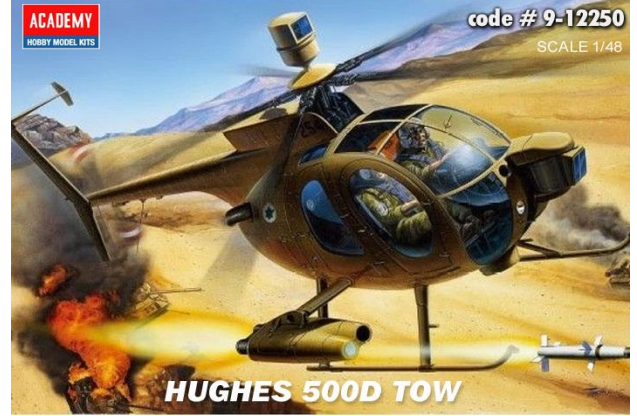

**USMC AH-1Z "SHARK MOUTH" code # 9-12127**  
SCALE 1/35

**USSR M10 "LEND-LEASE" code # 9-13521**  
SCALE 1/35

**GERMAN STuG IV (EARLY) code # 9-13522**  
SCALE 1/35

**GERMAN PZKPFW V PANTHER code # 9-13523**  
SCALE 1/35

The White Star Liner  
**TITANIC**

**MCP**  
MULTI COLOR PARTS  
1/400th Scale

**code # 9-12250**  
SCALE 1/48

[www.bringans.com](http://www.bringans.com)