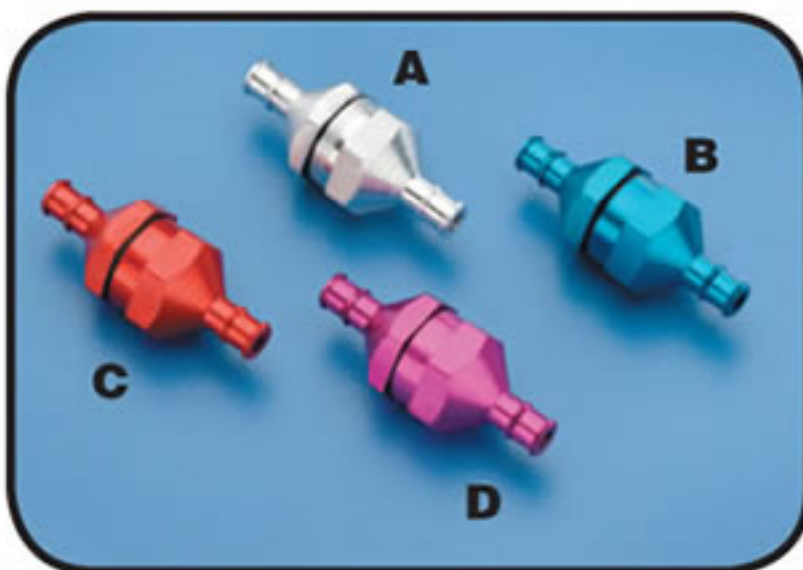

FUEL ACCESSORIES

NITRO LINE FUEL TUBING

Nitro Line comes in 6 hot colors to add a great look to your vehicle. Our tubing is made from high quality silicone that is durable and will perform just the way it should. With no kinks when coiled and superb gripping on your fittings, Nitro Line is the real professional's choice. 50 foot spools also available.

- 10- 2230 Nitro Line 2ft. (Yellow)
- 10- 2231 Nitro Line 2ft. (Green)
- 10- 2232 Nitro Line 2ft. (Orange)
- 10- 2233 Nitro Line 2ft. (Purple)
- 10- 2234 Nitro Line 2ft. (Red)
- 10- 2235 Nitro Line 2ft. (Blue)

IN-LINE FUEL FILTERS

Our In-Line Fuel Filters are constructed of two threaded aluminum parts which separate for easy cleaning. Includes a 130 micron mesh screen filter to filter out the smallest particles. The O-ring gasket will insure a proper seal against leakage.

The modeler can utilize this item with the DU-BRO In-Line Fuel Filters. Simply install the plug between the two halves of the filter and re-thread the filter back together. Now your fuel will flow as usual, but when transporting, you have an easy to use fuel plug right where you need it.