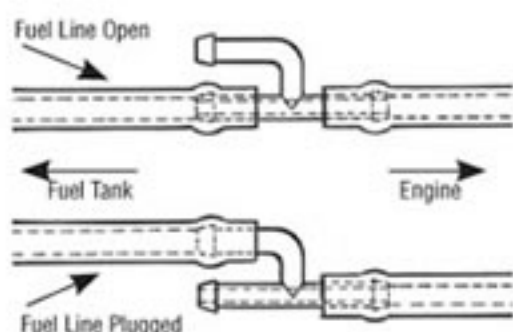

FUEL ACCESSORIES

IN-LINE FUEL CONNECTOR W/ PLUG

Built in plug is perfect for preventing fuel from flowing into your engine while transporting your model. Once you are ready to run, simply re-connect the fuel tubing back in-line.

Note: This fitting can also be used on the pressure line (line to muffler) and overflow line. 2/pkg.

Cat. No.	Color	Cat. No.	Color
No.10-945	Black	No.10-947	Blue
No.10-946	Red	No.10-948	Yellow

IN-LINE FUEL FILTER PLUG

The modeler can utilize this item with the DU-BRO In-Line Fuel Filters. Simply install the plug between the two halves of the filter and re-thread the filter back together. Now your fuel will flow as usual, but when transporting, you have an easy to use fuel plug right where you need it.

1/pkg.
No.10-950 In-Line Fuel Filter Plug
(for # 10-340,833,834,835)

Fuel Line Open