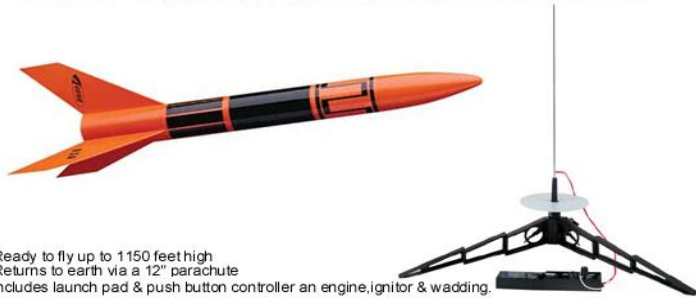

ES1427 Alpha III Flying Model Rocket Launch Set