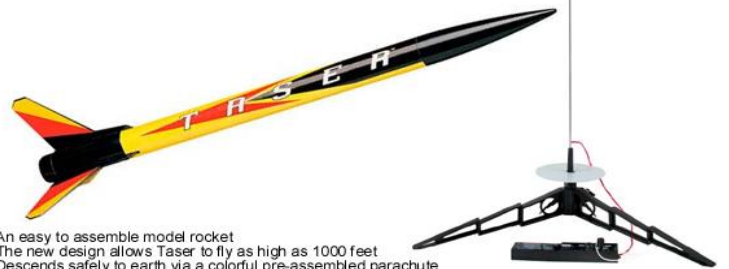

**ES1465 HELICAT Flying Model Rocket Launch Set**

Ready to fly up to 550 feet high (168m)  
 Returns to earth via a 12" parachute and nose cone helicopter  
 Includes launch pad & push button controller  
 Starter pack of 1 engine, wadding & igniter.

**ES1469 Tandem X Model Rocket Launch Set**

Two easy to assemble model rockets with launch pad & controller. Includes launch pad & controller, engines, igniters & wadding.

**ES1475 Solar Scouts Model Rocket Launch Set**

Comes with two easy to assemble rockets. The "Farside" uses std engines, the "Skydart" uses mini engines. "Farside" flies up to 1150 feet high, "Skydart" to 900 feet. "Farside" deploys a 12" parachute, "Skydart" uses a streamer. Includes launch pad & push button controller an engine.

**ES1478 Flash Model Rocket Launch Set**

Flies up to 925 Ft. 12" parachute recovery. Includes launch pad & push button controller an engine, ignitor & wadding.

**ES1491 Taser Model Rocket Launch Set**

An easy to assemble model rocket. The new design allows Taser to fly as high as 1000 feet. Descends safely to earth via a colorful pre-assembled parachute. Includes launch pad & push button controller an engine, ignitor & wadding.