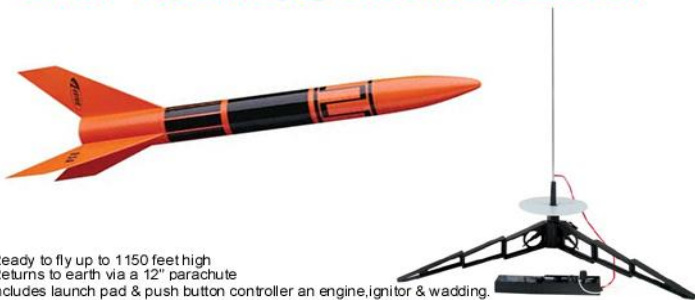

ES1427 Alpha III Flying Model Rocket Launch Set