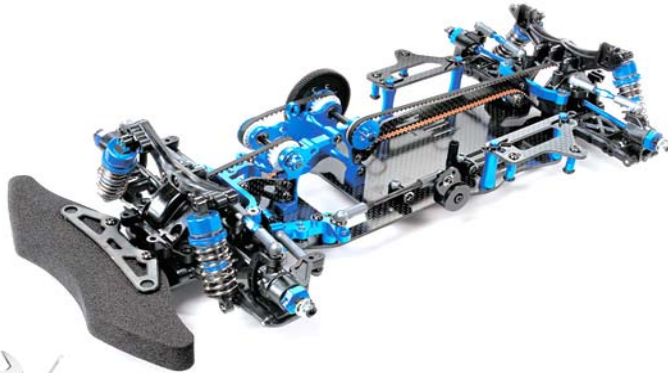

## TOYOTA 4X4 PICKUP BRUISER

58519 1/10 R/C ELECTRIC ASSEMBLY KIT

## BULLHEAD

1/10 R/C ELECTRIC ASSEMBLY KIT 58535