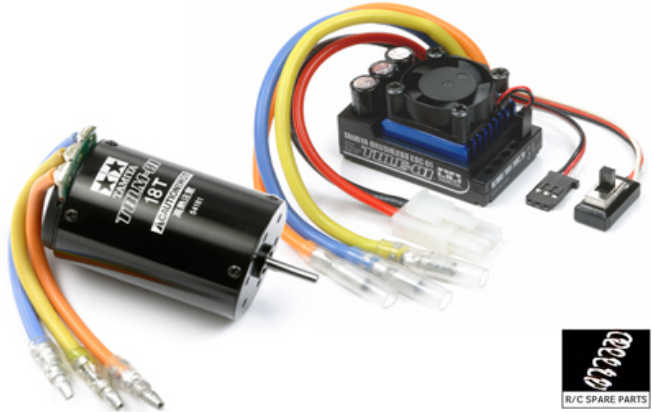

57793 1/10 R/C ELECTRIC FACTORY ASSEMBLED TT-01E

1/10 R/C ELECTRIC ASSEMBLY KIT TT-01E 58439

**KV-2**  
RUSSIAN HEAVY TANK

56030 1/16 R/C ELECTRIC ASSEMBLY FULL-OPTION KIT

**REPSOL**  
**LANCER**

1/10 R/C ELECTRIC ASSEMBLY KIT TT-01E 58439

**countach LP500S**

51345 1/10 R/C BODY KIT \*\*SPECIAL\*\*

**LANCER  
EVOLUTION X**

1/10 R/C BODY KIT 51376

45038 TAMIYA BRUSHLESS ESC 01

BRUSHLESS ESC 01 & BRUSHLESS MOTOR 18T 45039

Replaces 45029 as the new standard ESC for Tamiya R/C  
45041 TAMIYA ESC TEU-104BK ( LF BATT COMPATIBLE )

BRUSHLESS MOTOR 18T 54181

**M05**

54182 M-05 ADJUSTABLE UPPER ARM SET

**M05**

M CHASSIS REIN. FREE WHEEL AXLE SET 54183

MODELLING SPATULA 20MM IDEAL FOR THE NEW DIORAMA TEXTURE PAINT 87112