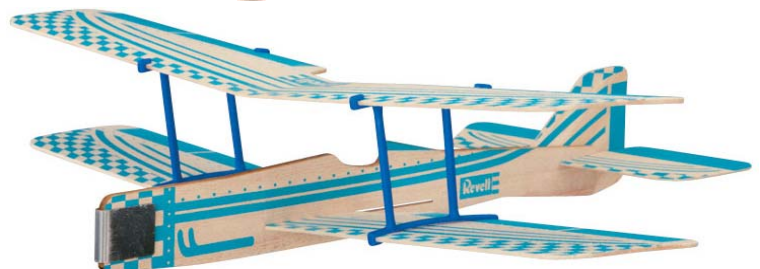

Revell

Build Your Dream!

July 2010

RV0880 '55 FORD F-100 STREET ROD

'56 CHEVY BEL AIR **RV0881**

RV0882 '32 FORD STREET ROD

'57 CHEVY NOMAD **RV0883**

RV0884 '37 FORD SEDAN

'82 CORVETTE **RV0885**

RV1258 SIKORSKY CH-54A SKYCRANE

CUSTOM FORD EXPEDITION **RV1960**

RV4241 '39 CHEVY COUP STREET ROD

'62 CHEVY IMPALA HARDTOP 2N1 **RV4246**

Revell

Build Your Dream!

July 2010

RV4247 '67 DODGE CHARGER 426 HEMI 2N1

'66 CHEVY SSS396 HARDTOP RV4250

RV4295 '55 CHEVY BEL AIR HARD TOP 2N1

VISIBLE V8 ENGINE RV8883

RV3432 TUFF BIRD GLIDERS (2pcs)

TUFF BIRD BI-PLANES (2pcs) RV3433

RV24306 TUFF BIRD GLIDER

TUFF BIRD JET GLIDER RV24307

RV24309 TUFF BIRD STRATOSHERE GLIDER

TUFF BIRD BI-PLANE GLIDER RV24308