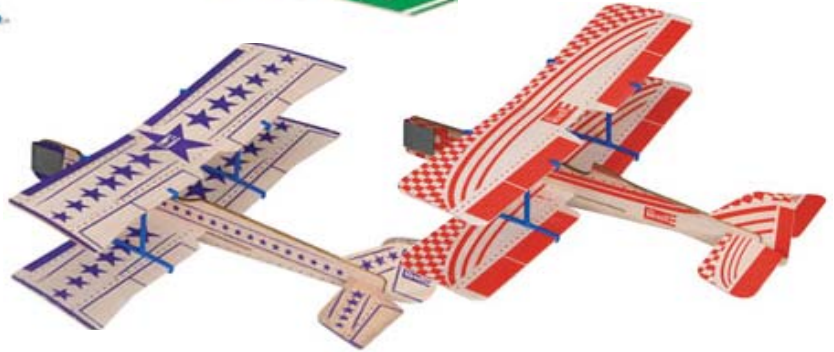

Revell

Build Your Dream!

July 2010

RV0880 '55 FORD F-100 STREET ROD

'56 CHEVY BEL AIR **RV0881**

RV0882 '32 FORD STREET ROD

'57 CHEVY NOMAD **RV0883**

RV0884 '37 FORD SEDAN

'82 CORVETTE **RV0885**

RV1258 SIKORSKY CH-54A SKYCRANE

CUSTOM FORD EXPEDITION **RV1960**

RV4241 '39 CHEVY COUP STREET ROD

'62 CHEVY IMPALA HARDTOP 2N1 **RV4246**

Revell

Build Your Dream!

July 2010

RV4247 '67 DODGE CHARGER 426 HEMI 2N1

'66 CHEVY SSS396 HARDTOP RV4250

RV4295 '55 CHEVY BEL AIR HARD TOP 2N1

VISIBLE V8 ENGINE RV8883

RV3432 TUFF BIRD GLIDERS (2pcs)

TUFF BIRD BI-PLANES (2pcs) RV3433

RV24306 TUFF BIRD GLIDER

TUFF BIRD JET GLIDER RV24307

RV24309 TUFF BIRD STRATOSHERE GLIDER

TUFF BIRD BI-PLANE GLIDER RV24308