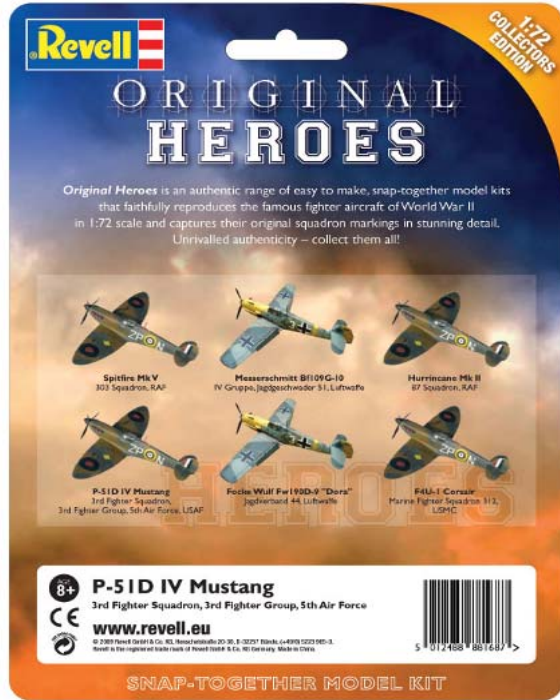

RV65093 1/350 MODEL SET U-BOOT TYP V11 C

1/36 MODEL SET OFFSHORE POWER BOAT **RV65205**

REVELL MODEL SETS INCLUDE GLUE, PAINT & BRUSH

2010 CATALOGUE GB/E RV2010

Build Your Dream!
September 2010

RV00400 1/72 Spitfire