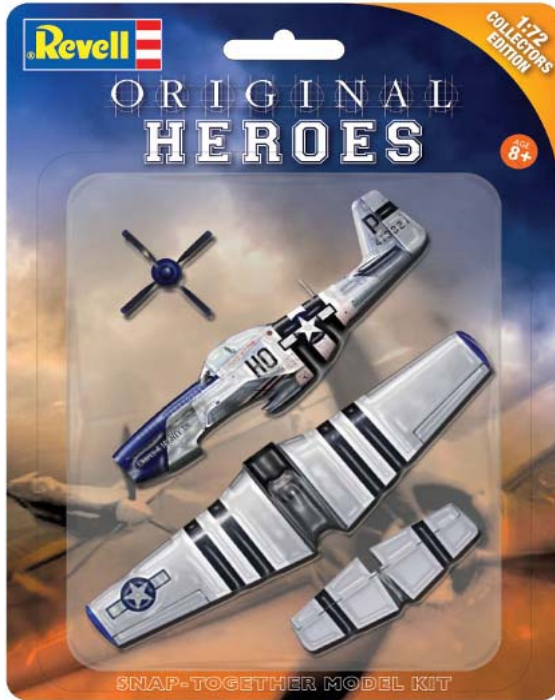

RV65093 1/350 MODEL SET U-BOOT TYP V11 C

1/36 MODEL SET OFFSHORE POWER BOAT **RV65205**

REVELL MODEL SETS INCLUDE GLUE, PAINT & BRUSH

2010 CATALOGUE GB/E RV2010

Build Your Dream!
September 2010

RV00400 1/72 Spitfire