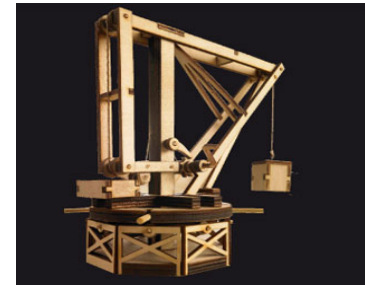

RV06670 REVELL CLONE WARS AAT

REVELL CLONE WARS REPUBLIC ATTACK SHUTTLE RV06672

RV06673 REVELL CLONE WARS AT-TE

REVELL CLONE WARS AHSOKA TANO JEDI STAR FGHTR RV06674

005 00 aerial screw (4)

00501 giant crossbow (3)

00502 glider (4)

00503 hydraulic saw (3)

00504 swing bridge (2)

00505 rotatable crane (3)

RVS2854 REVELL DISPLAY LEONARDO DA VINCI