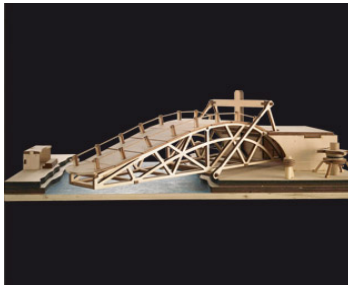

RV06670 REVELL CLONE WARS AAT

REVELL CLONE WARS REPUBLIC ATTACK SHUTTLE RV06672

RV06673 REVELL CLONE WARS AT-TE

REVELL CLONE WARS AHSOKA TANO JEDI STAR FGHTR RV06674

005 00 aerial screw (4)

00501 giant crossbow (3)

00502 glider (4)

00503 hydraulic saw (3)

00504 swing bridge (2)

00505 rotatable crane (3)

RVS2854 REVELL DISPLAY LEONARDO DA VINCI