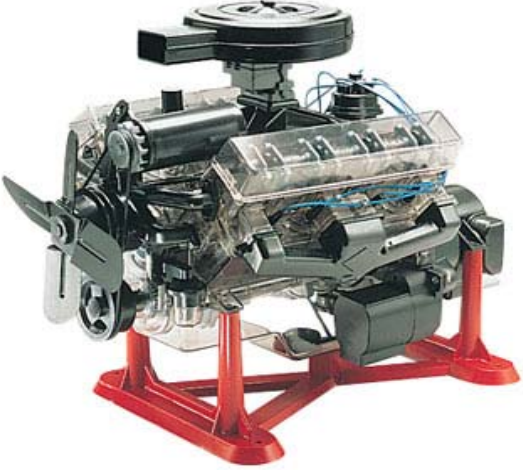

Revell

March 2011

MONOGRAM

RV0060 1/25 BLACK WIDOW FORD-T

1/25 SNAPTITE '77 CHEVY MONTE CARLO **RV1962**

RV4217 1/25 '68 HEMI DART 2N1 'SPECIAL ED'

1/25 '60 CHEVY IMPALA HARDTOP 2' n 1 **RV4248**

RV4249 REVELL 1/25 KURTIS KRAFT MIDGET W/TRAILER

1/25 TOM DANIELS "ICE T" **RV4266**

RV4267 REVELL 1/25 OFFENHAUSER MIDGET W/TRAILER

1/25 '59 CHEV BEL AIR CONVERTIBLE **RV4269**

RV4271 1/25 '59 CADILLAC "BAIRRITZ"

1/25 '72 OLDS CUTLESS "CUSTOM SUPREME" **RV4275**

 March 2011
 

RV4278 1/25 '66 CHEVY IMPALA SS 2 N 1

1/25 '67 CHEVELLE SS 396 RV4285

RV4295 1/25 '55 CHEVY BEL AIR HARDTOP 2'N1

1/25 "TRANTULA" TOM DANIELS RV4298

RV4915 REVELL 1/25 '68 CORVETTE L88 "REBEL" RACER

1/48 HAWKER MK1B TYPHOON RV5258

RV7162 1/25 '59 FORD GALAXIE SKYLINER

REVELL 1/4 VISIBLE V8 ENGINE RV8883