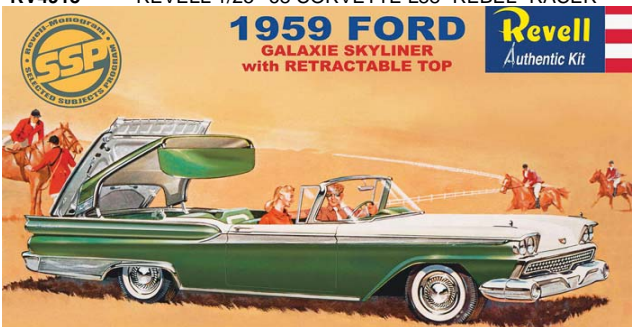

Revell

March 2011

MONOGRAM

RV0060 1/25 BLACK WIDOW FORD-T

1/25 SNAPTITE '77 CHEVY MONTE CARLO **RV1962**

RV4217 1/25 '68 HEMI DART 2N1 'SPECIAL ED'

1/25 '60 CHEVY IMPALA HARDTOP 2' n 1 **RV4248**

RV4249 REVELL 1/25 KURTIS KRAFT MIDGET W/TRAILER

1/25 TOM DANIELS "ICE T" **RV4266**

RV4267 REVELL 1/25 OFFENHAUSER MIDGET W/TRAILER

1/25 '59 CHEV BEL AIR CONVERTIBLE **RV4269**

RV4271 1/25 '59 CADILLAC "BAIRRITZ"

1/25 '72 OLDS CUTLESS "CUSTOM SUPREME" **RV4275**

 March 2011
 

RV4278 1/25 '66 CHEVY IMPALA SS 2 N 1

1/25 '67 CHEVELLE SS 396 RV4285

RV4295 1/25 '55 CHEVY BEL AIR HARDTOP 2'N1

1/25 "TRANTULA" TOM DANIELS RV4298

RV4915 REVELL 1/25 '68 CORVETTE L88 "REBEL" RACER

1/48 HAWKER MK1B TYPHOON RV5258

RV7162 1/25 '59 FORD GALAXIE SKYLINER

REVELL 1/4 VISIBLE V8 ENGINE RV8883