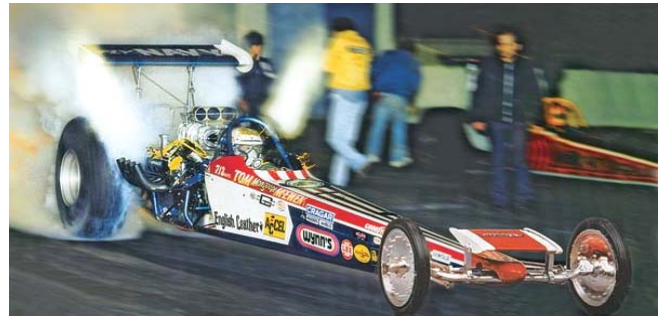

RV0889 1/24 LAMBORGHINI DIABLO VT

1/24 '64 PONTIAC GTO 2N1 RV0890

RV4239 1/24 2010 CAMARO SS

1/24 MCEWAN RAIL DRAGSTER RV4908

RV4929 1/25 '69 CAMARO CONVERTIBLE

1/25 CORVETTE C5-R "COMPUWARE" RV4941

RV4942 1/24 STEVE KINSER #11 BASS PRO SHOPS SPRINT