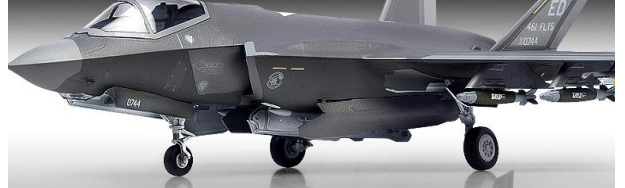

ACADEMY
HOBBY MODEL KITS

MAY
2015

F-14A "BOMBCAT"
U.S. NAVY STRIKE FIGHTER code # 9-12206

1/48th Scale

1/72nd Scale
P-38J LIGHTNING
"European Theater" code # 9-12405

ACADEMY PLASTIC MODEL

A World War II juggernaut, the P-38's responsibilities included everything from low-level attack to photographic reconnaissance.

1/48th Scale code # 9-12283

CH-46E CURRENT U.S. MARINES
"BULL FROG"

code # 9-12481

ACADEMY PLASTIC MODEL

1/72nd Scale
F6F-3/5 HELLCAT
"U.S.S. PRINCETON" code # 9-12514

1/72 Scale

AH-64D BLOCK II 'Early Version'

1/48th Scale code # 9-12305

USN F-4J "VF-84 Jolly Rogers"

1/72 Scale code # 9-12507

- Precisely reproduced pannel lines of upper and lower body
- Detailed reproduction of cockpit, weapon bay, landing gear and pilot figure
- Display of landing gear and weapon bay doors open or closed
- AIM-9X, AIM-120C, GBU-31(V)3, GBU-38 missiles included

USAF F-35A LIGHTNING II
1/72 Scale code # 9-12520

- DECAL PRINTED IN ITALY BY **Cartograf**
- Accurately detailed panel lines, rivet details, cockpit and landing gear
 - Configurable vertical tail fin, canopy and air brake
 - Cartograf premium quality decal included
 - Various weapons included