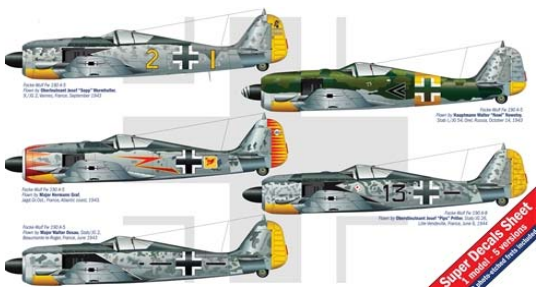

1-126 1/72 JU-52 MINE SWEEPER LIMITED EDITION

1/72 AC-130 GUN SHIP LIMITED EDITION 1-139

1-1295 1/72 EH-101 EHS

1/72 DRONE RQ-4 GLOBAL HAWK 1-1298

1-1299 1/72 F-100 D SUPER SABRE

1/48 U-2R SENIOR SPAN (LIMITED EDITION) 1-864

1-2685 1/48 SPITFIRE MK.IX "AMERICAN ACES"

1/48 E-2C HAWKEYE 1-2687

1-2693 1/48 FW 190 A "GERMAN ACES"

1/48 AUTOBLINDA AB 43 1-6603

1-277 1/35 PANZERWERFER 42 AUSF. MAULTIER

1/35 M10 ACHILLIES TANK DESTROYER 1-6485

1-3859 1/24 FREIGHTLINER FLC

1/24 WILLY'S JEEP with PRM 1-3721

1-8701 HO SCALE 1/87 LOCO BR41 KITSET

HO SCALE 1/87 LOCO BR50 KITSET 1-8702

1-3101 LEONARDO DA VINCI SERIES - SELF PROPELLING CART

LEONARDO DA VINCI SERIES - PADDLE BOAT 1-3103