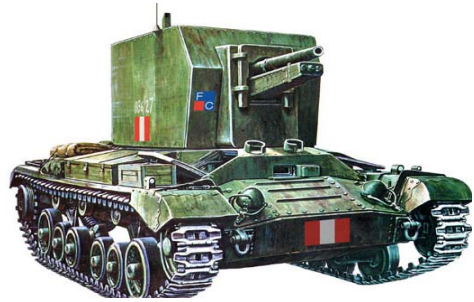

1-226 1/35 WC 54 DODGE AMBULANCE

1-7054 1/72 BISHOP MK.1 S.P. GUN